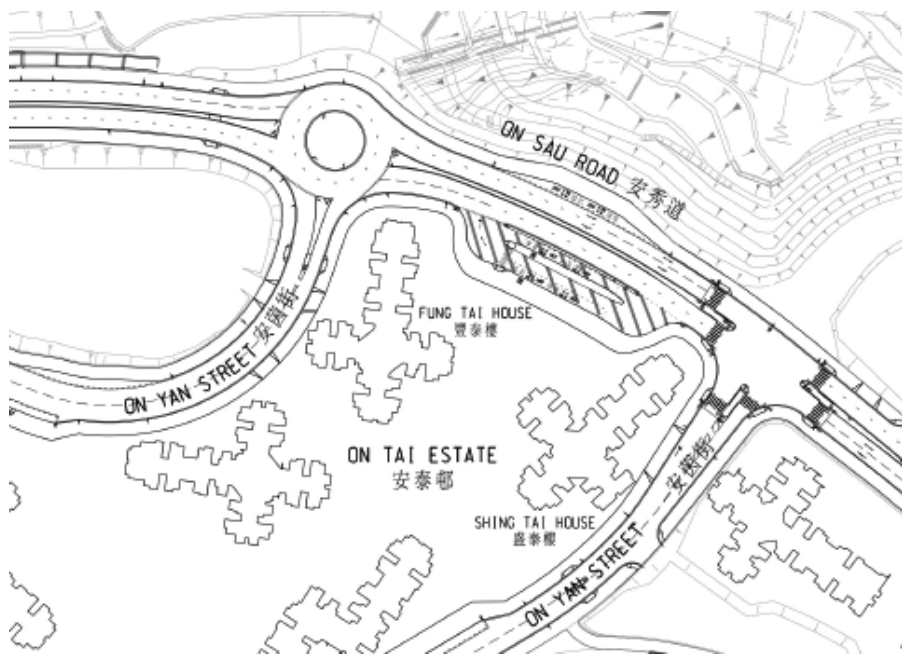

## ROAD TRAFFIC (TRAFFIC CONTROL) REGULATIONS (Chapter 374)

## PROHIBITED ZONE IN ON TAI ESTATE BUS TERMINUS, KWUN TONG

In exercise of the powers vested in me under regulation 14(1)(a) of the Road Traffic (Traffic Control) Regulations, Chapter 374, I hereby direct that with effect from 29 June 2017, the Bus Terminus located at On Sau Road outside Fung Tai House and Shing Tai House will be designated as a prohibited zone 24 hours daily.

The exact boundary of the prohibited zone is delineated by hatching on the drawing shown in the Schedule.

*Schedule*

YEUNG HO Poi-yan, Ingrid *Commissioner for Transport*